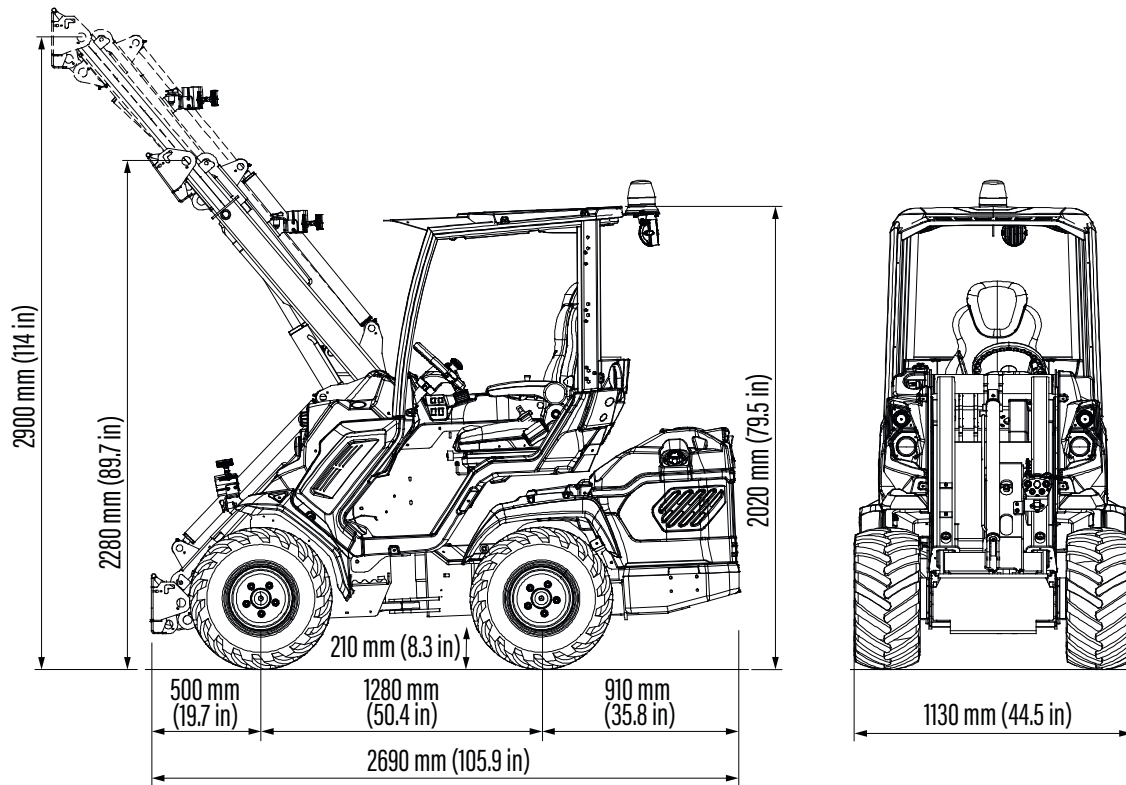

7 SERIES: 7.2 K

 TIPPING LOAD 1500 kg	 ENGINE POWER 25 hp	 SPEED 9 km/h	 FLOW RATE 40 l/min	 LIFT HEIGHT 2,9 m
--	--	--	--	---

Model	7.2 K
Engine	Kubota D1305, 3 cylinder - 1261 cc.
Emission Standard	Stage V and Tier 4 Final
Power (Iso Gross) / Torque	25 HP / 85 Nm @ 1700 rpm
Fuel	Diesel
Transmission	Hydrostatic
Drive speed (max.) ⁽¹⁾	9 km/h (5.6 mph)
Aux. hydraulics oil flow	40 l/min (10.5 GPM)
Max. lifting height	2,90 m (114 in)
Tipping load, max ⁽²⁾	1500 kg (3307 lbs)
Lifting capacity straight ⁽³⁾	1200 kg (2645 lbs)
Lifting capacity fully articulated ⁽⁴⁾	1020 kg (2249 lbs)
Breakout force / 50 cm	1700 kg (3748 lbs)
Pushing force (c)	1690 kgf (1690 kp)
Average ground pressure (w/standard tires)	1099 kg/m ² (225 lbs/sqft)
Turning radius: inside/outside	825/2090 mm (32.5/82.3 in)
Standard tires (Tractor profile)	23X10.50-12
Weight	1590 kg (3510 lbs)
Product Code	C962025

⁽¹⁾ Maximum speed that can be achieved with the largest diameter tires available, on a flat surface and machine without attachments. ⁽²⁾ Maximum load that can be lifted just off the ground when the machine is straight, with rear weights and boom not extended. Weight of attachment included. ⁽³⁾ Machine straight, with rear weights and boom not extended. Weight of attachment is included. (80% of tipping load). ⁽⁴⁾ Machine fully articulated, with rear weights and boom not extended. Weight of attachment is included.

Tires size	Height	Width
23X8.50-12	2020 mm (79.5 in)	1070 mm (42.2 in)
23X10.50-12 ET-25	2020 mm (79.5 in)	1130 mm (44.5 in)
26X12.00-12 ET-50	2040 mm (80.3 in)	1280 mm (50.4 in)
27X8.50-15	2080 mm (81.9 in)	1070 mm (42.1 in)
27X10.50-15	2080 mm (81.9 in)	1150 mm (45.3 in)