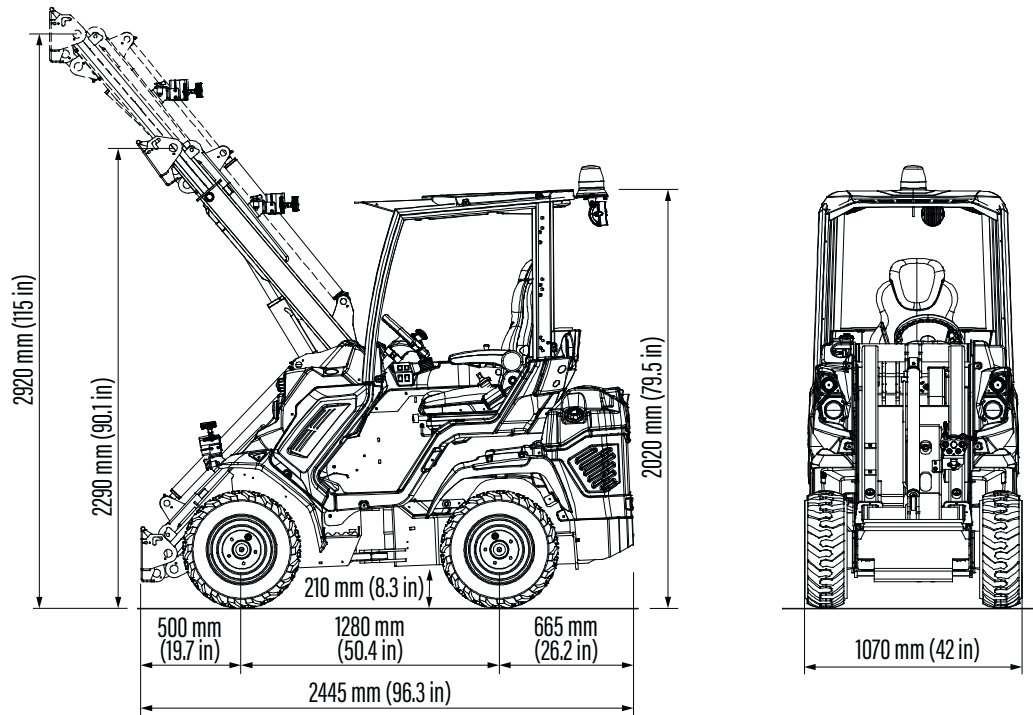

6 SERIES: 6.3+ K

 TIPPING LOAD 1200 kg	 ENGINE POWER 25 hp	 SPEED 9 km/h	 FLOW RATE 50 l/min	 LIFT HEIGHT 2,92 m
--	--	--	--	--

ACI
ATTACHMENT
CONTROL
INTERFACE

Model	6.3+ K
Engine	Kubota D1305, 3 cylinder - 1261 cc.
Emission Standard	Stage V and Tier 4 Final
Power (Iso Gross) / Torque	25 HP / 85 Nm @ 1700 rpm
Fuel	Diesel
Transmission	Hydrostatic
Drive speed (max.) ⁽¹⁾	9 km/h (5.6 mph)
Aux. hydraulics oil flow	50 l/min (13.2 GPM)
Max. lifting height	2,92 m (115 in)
Tipping load, max ⁽²⁾	1200 kg (2646 lbs)
Lifting capacity straight ⁽³⁾	960 kg (2116 lbs)
Lifting capacity fully articulated ⁽⁴⁾	780 kg (1720 lbs)
Breakout force / 50 cm	1400 kg (3086 lbs)
Pushing force (c)	1690 kgf (1690 kp)
Average ground pressure (w/standard tires)	1022 kg/m ² (209 lbs/sqft)
Turning radius: inside/outside	905/2020 mm (35.6/79.5 in)
Standard tires (Tractor profile)	23X8.50-12
Weight	1400 kg (3090 lbs)
Product Code	C961015

⁽¹⁾ Maximum speed that can be achieved with the largest diameter tires available, on a flat surface and machine without attachments. ⁽²⁾ Maximum load that can be lifted just off the ground when the machine is straight, with rear weights and boom not extended. Weight of attachment included. ⁽³⁾ Machine straight, with rear weights and boom not extended. Weight of attachment is included. (80% of tipping load). ⁽⁴⁾ Machine fully articulated, with rear weights and boom not extended. Weight of attachment is included.

MULTI ONE

Tires size	Height	Width
23X8.50-12	2020 mm (79.5 in)	1070 mm (42 in)
23X10.50-12 ET-25	2020 mm (79.5 in)	1130 mm (44.5 in)
26X12.00-12 ET-50	2040 mm (80.3 in)	1300 mm (51.2 in)
27X8.50-15	2080 mm (81.9 in)	1070 mm (42 in)
27X10.50-15	2080 mm (81.9 in)	1150 mm (45.3 in)